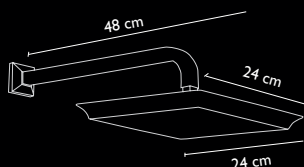

DOCCETTA
HAND SHOWER WITH FIXED HOLDER

art. **91024300** € 532

■ Finitura cromo
Chrome finishing

art. **91024310** € 594

■ Finitura oro
Gold finishing