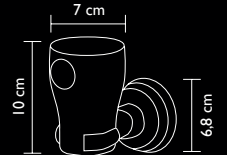

Die-cast bronze, 24K gold plated,
acid-etched glass

PORTABICCHIERE DA PARETE
WALL CUP HOLDER

art. **68100620** € 520

Fusioni di bronzo, finiture cromo/oro 24 K,
vetro acidato

Die-cast bronze, chrome/24K gold finish,
acid-etched glass