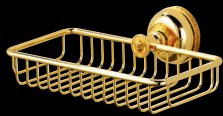

Die-cast bronze, 24K gold plated,
acid-etched glass

PORTABICCHIERE DA PARETE
WALL CUP HOLDER

art. **68100620** € 520

Fusioni di bronzo, finiture cromo/oro 24 K,
vetro acidato

Die-cast bronze, chrome/24K gold finish,
acid-etched glass