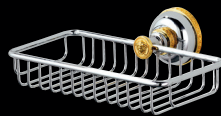

art. **68100440** € 595

Fusioni di bronzo, dor: oro 24K
Die-cast bronze, 24K gold plated

PORTASPUGNA
SPONGE HOLDER